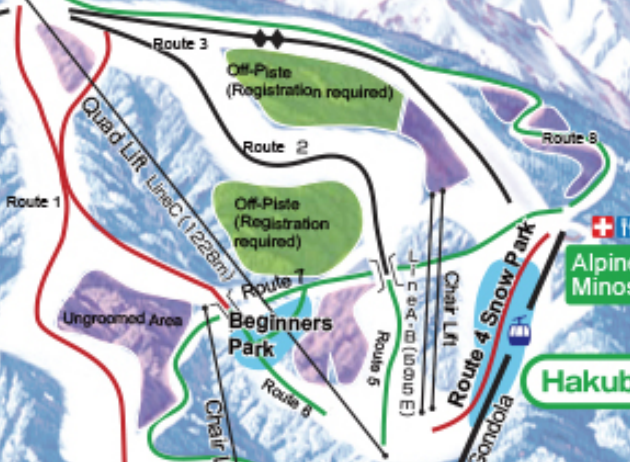

Alpine Center Minos

Hakuba47

Ungroomed Area
(this area may be closed depending on the weather condition)

Toomi Slope

ESCAL PLAZA

Swiss, Japanese, Wheelchair Accessible, Ticket Center, Nursery, Schools, Big Bath, Nighter, Dressing room, Shuttle Bus Stop, Handicap Toilet

Toomi Station

limori

Resthouse limori

Off-piste Area
This area requires registration at school center, Hakuba 47

Ungroomed Area
Registration is not required

Base Center Euclid

Gondola Station

- Tune up
- Nap hall
- Schools
- Dressing room
- Ticket Center
- Restaurant
- Big Bath
- Shuttle Bus Stop
- Patrol
- Nursery
- Nighter
- Handicap Toilet
- Gear Rental