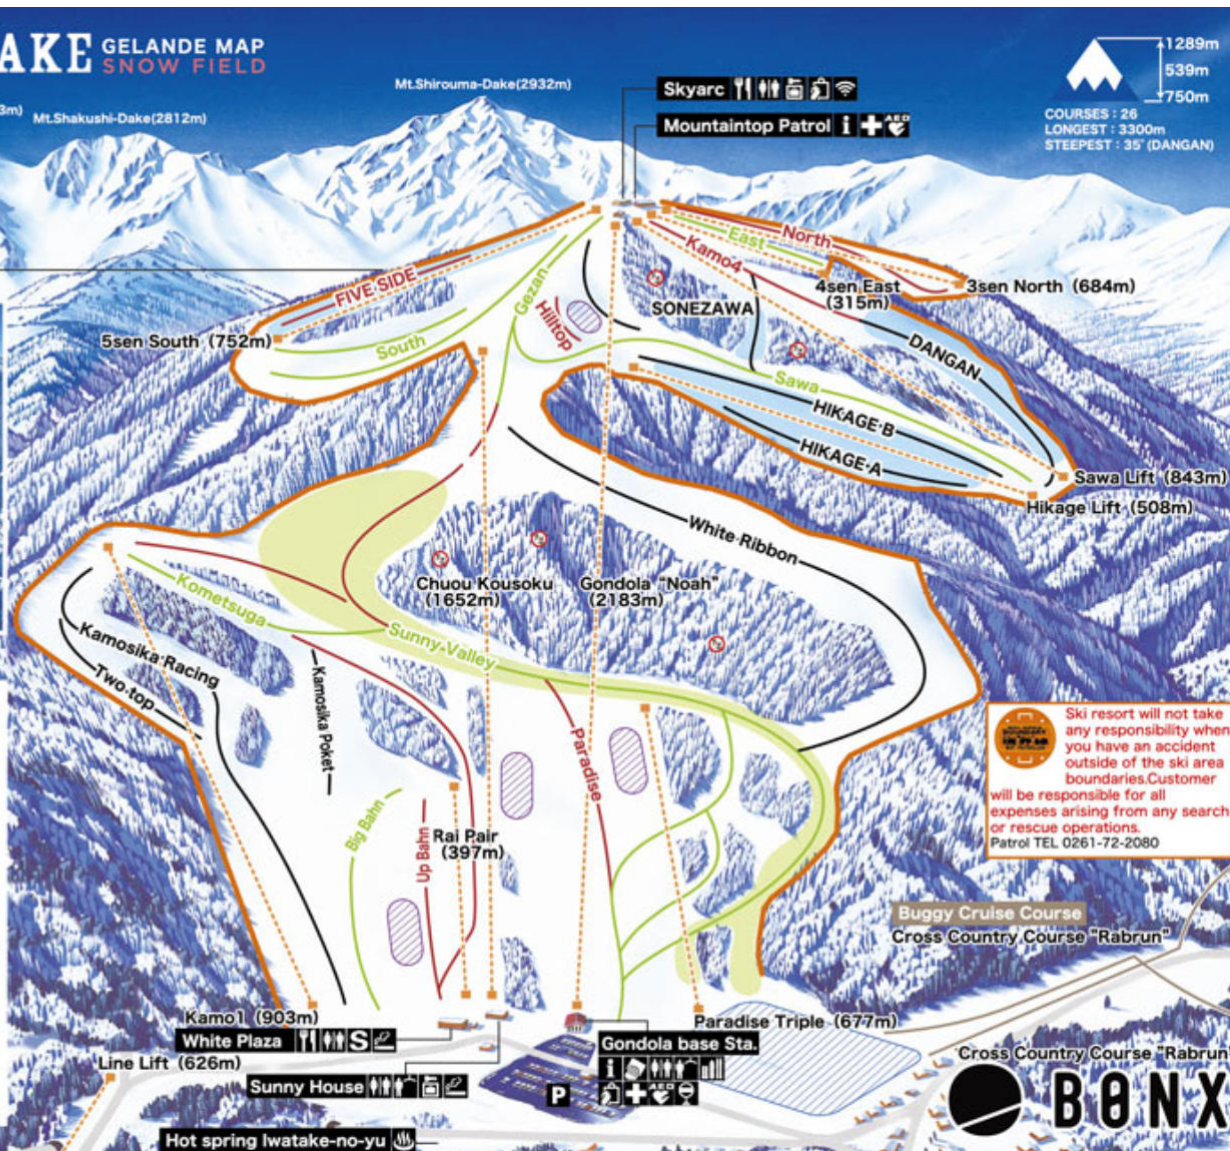

HAKUBA IWATAKE GELANDE MAP SNOW FIELD

Mt.Hakuba-Yari-Ga-Take(2903m) Mt.Shakushi-Dake(2812m)

Mt.Shirouma-Dake(2932m)

1289m
539m
750m
COURSES : 26
LONGEST : 3300m
STEEPEST : 35° (DANGAN)

- | | |
|---------------------|----------------------|
| Information | Toilets |
| Ticket Center | Dressing Room |
| Restaurant | Coin Lockers |
| Shop | Rental Shop |
| Spa | School |
| Smoking Area | Patrol |
| Wi-Fi FREE | AED |
| Parking | Prohibited area |
| Bus Stop | Mogul Candidate site |
| Beginner Course | Rafting area |
| Intermediate Course | Powder Area |
| Advanced Course | Sunny Valley |
| Boundary Line | |

Information (Gondola base Sta.) TEL0261-72-6788

2017-2018 WINTER SEASON

Ski resort will not take any responsibility when you have an accident outside of the ski area boundaries. Customer will be responsible for all expenses arising from any search or rescue operations. Patrol TEL 0261-72-2080

Buggy Cruise Course
Cross Country Course "Rabrun"